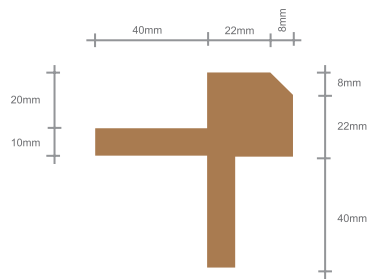

Timber Cladding Profile:

NWS1 FACE FIX

NORclad[®]
TOTAL CLADDING SOLUTIONS

Timber Cladding Profile:
SECRET FIX PROFILES

NORclad[®]
 TOTAL CLADDING SOLUTIONS

NWA1

NWA2

NWA3

NWA4

Timber Cladding Profile:

CORNER PROFILES

NORclad[®]
TOTAL CLADDING SOLUTIONS

www.norclad.co.uk | sales@norclad.co.uk | +44 (0) 1275 549476

Timber Cladding Profile:

SWISS PAINTED PROFILES

NORclad[®]
TOTAL CLADDING SOLUTIONS