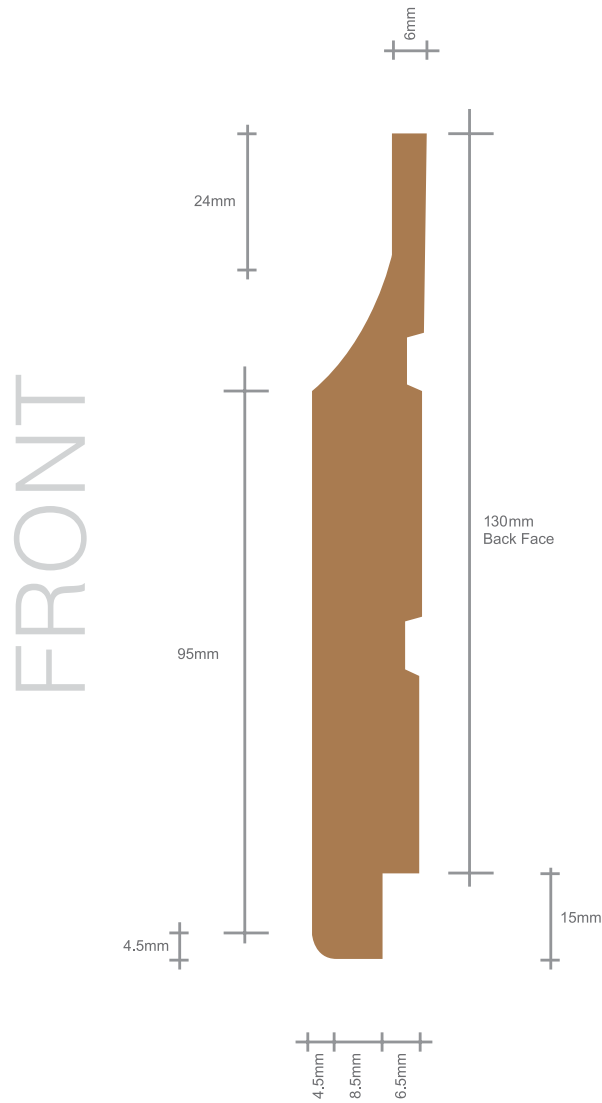

www.norclad.co.uk | sales@norclad.co.uk | +44 (0) 1275 549476

FRONT

BACK

Timber Cladding Profile:

NWFE2 FACE FIX

NORclad[®]
TOTAL CLADDING SOLUTIONS

www.norclad.co.uk | sales@norclad.co.uk | +44 (0) 1275 549476

Timber Cladding Profile:

NWS1 FACE FIX

NORclad[®]
TOTAL CLADDING SOLUTIONS

Timber Cladding Profile:
SECRET FIX PROFILES

NORclad[®]
 TOTAL CLADDING SOLUTIONS

NWA1

NWA2

NWA3