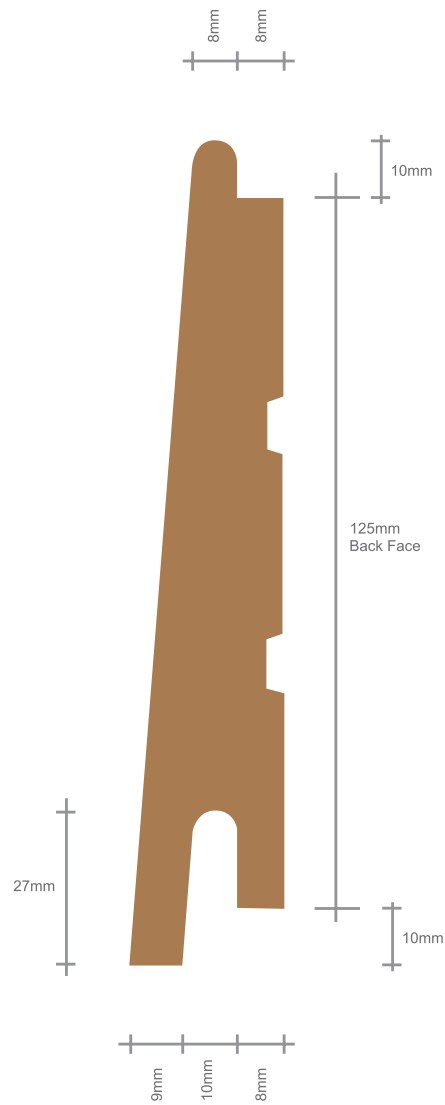

FRONT

BACK

Timber Cladding Profile:

NWFE2 FACE FIX

NORclad®
TOTAL CLADDING SOLUTIONS

www.norclad.co.uk | sales@norclad.co.uk | +44 (0) 1275 549476