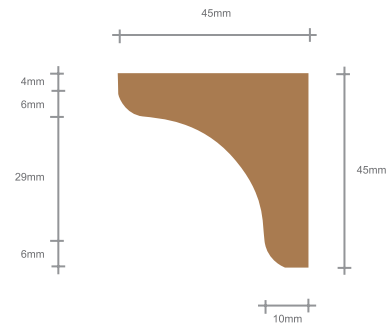

Timber Cladding Profile:

NWS1 FACE FIX

NORclad[®]
TOTAL CLADDING SOLUTIONS

Timber Cladding Profile:
SECRET FIX PROFILES

NORclad[®]
 TOTAL CLADDING SOLUTIONS

NWA1

NWA2

NWA3

NWA4

Timber Cladding Profile:

CORNER PROFILES

NORclad[®]
TOTAL CLADDING SOLUTIONS

www.norclad.co.uk | sales@norclad.co.uk | +44 (0) 1275 549476

Timber Cladding Profile:

SWISS PAINTED PROFILES

NORclad[®]
TOTAL CLADDING SOLUTIONS