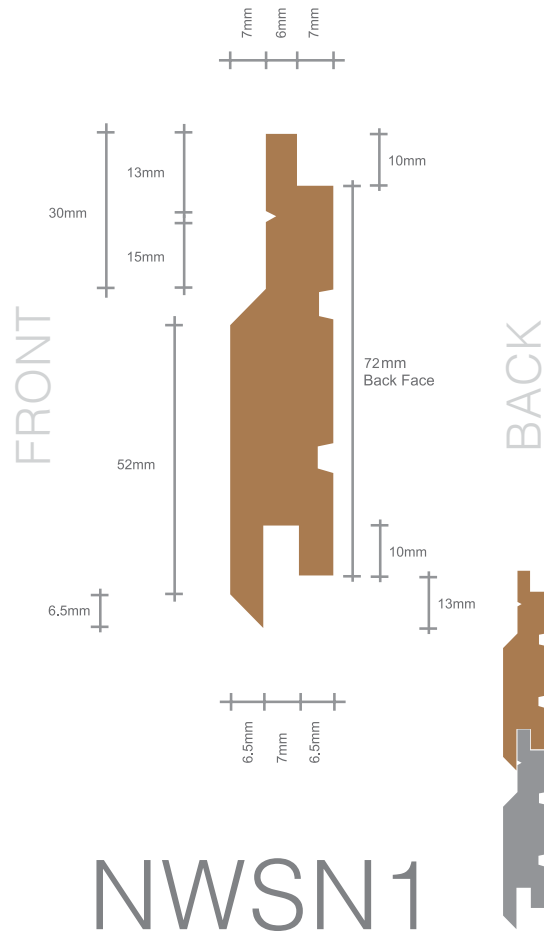

www.norclad.co.uk | sales@norclad.co.uk | +44 (0) 1275 549476

FRONT

BACK

Timber Cladding Profile:

NWFE2 FACE FIX

NORclad[®]
TOTAL CLADDING SOLUTIONS

www.norclad.co.uk | sales@norclad.co.uk | +44 (0) 1275 549476

Timber Cladding Profile:

NWS1 FACE FIX

NORclad[®]
TOTAL CLADDING SOLUTIONS

Timber Cladding Profile:
SECRET FIX PROFILES

NORclad[®]
 TOTAL CLADDING SOLUTIONS

NWA1

NWA2

NWA3