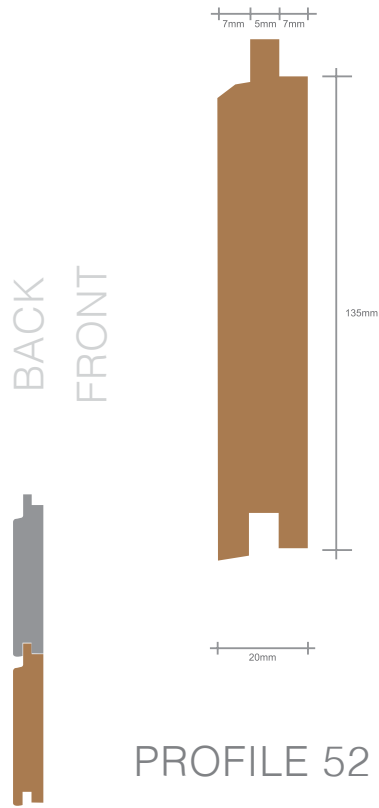

Timber Cladding Profile:

NWS1 FACE FIX

NORclad[®]
TOTAL CLADDING SOLUTIONS

Timber Cladding Profile:
SECRET FIX PROFILES

NORclad[®]
 TOTAL CLADDING SOLUTIONS

NWA1

NWA2

NWA3

NWA4

Timber Cladding Profile:

CORNER PROFILES

NORclad[®]
TOTAL CLADDING SOLUTIONS

www.norclad.co.uk | sales@norclad.co.uk | +44 (0) 1275 549476

Timber Cladding Profile:

SWISS PAINTED PROFILES

NORclad[®]
TOTAL CLADDING SOLUTIONS