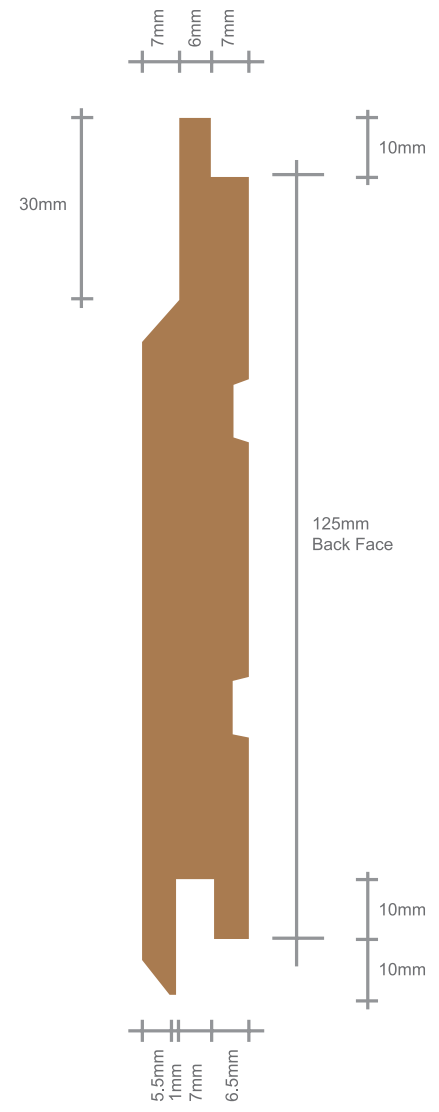

- 1 NWC1
- 2 NWC2
- 3 NWC3
- 4 NWCC1
- 5 NWFE2
- 6 NWS1

NORclad® Secret Fix Profiles

- 7 NWSN1
- 7 NWSN2
- 7 NWSN3

NORclad® Corner Profiles

- 8 NWA1
- 8 NWA2
- 8 NWA3
- 8 NWA4

NORclad® Swiss Painted Profiles

- 9 Profile 56
- 9 Profile 52
- 9 Profile 5945
- 9 Profile 43

FRONT

BACK

Timber Cladding Profile:
NWC1 FACE FIX

NORclad[®]
TOTAL CLADDING SOLUTIONS

FRONT

BACK

Timber Cladding Profile:
NWC2 FACE FIX

NWA4

Timber Cladding Profile:

CORNER PROFILES

NORclad[®]
TOTAL CLADDING SOLUTIONS

www.norclad.co.uk | sales@norclad.co.uk | +44 (0) 1275 549476

Timber Cladding Profile:

SWISS PAINTED PROFILES

NORclad[®]
TOTAL CLADDING SOLUTIONS