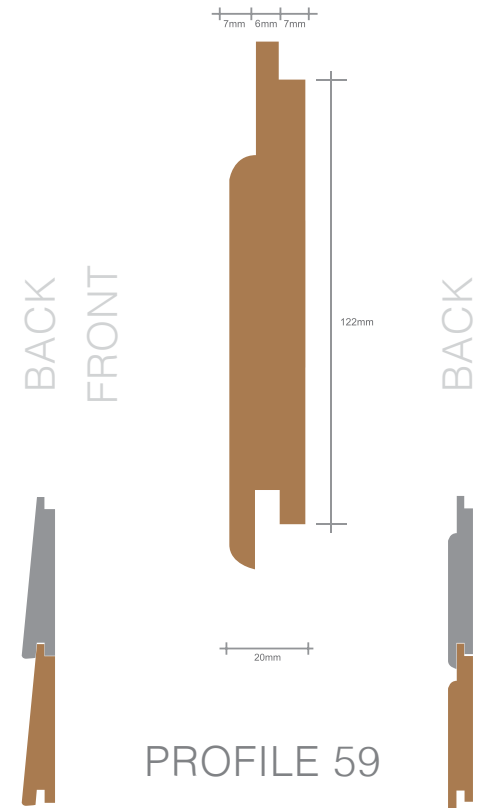

Timber Cladding Profile:

NWS1 FACE FIX

NORclad[®]
TOTAL CLADDING SOLUTIONS

Timber Cladding Profile:
SECRET FIX PROFILES

NORclad[®]
 TOTAL CLADDING SOLUTIONS

NWA1

NWA2

NWA3

NWA4

Timber Cladding Profile:

CORNER PROFILES

NORclad[®]
TOTAL CLADDING SOLUTIONS

www.norclad.co.uk | sales@norclad.co.uk | +44 (0) 1275 549476

Timber Cladding Profile:

SWISS PAINTED PROFILES

NORclad[®]
TOTAL CLADDING SOLUTIONS