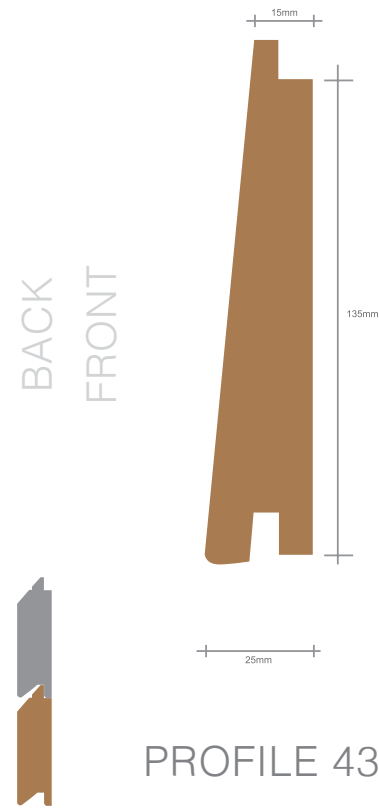

Timber Cladding Profile:

NWS1 FACE FIX

NORclad[®]
TOTAL CLADDING SOLUTIONS

Timber Cladding Profile:
SECRET FIX PROFILES

NORclad[®]
 TOTAL CLADDING SOLUTIONS

NWA1

NWA2

NWA3

NWA4

Timber Cladding Profile:

CORNER PROFILES

NORclad[®]
TOTAL CLADDING SOLUTIONS

www.norclad.co.uk | sales@norclad.co.uk | +44 (0) 1275 549476

Timber Cladding Profile:

SWISS PAINTED PROFILES

NORclad[®]
TOTAL CLADDING SOLUTIONS