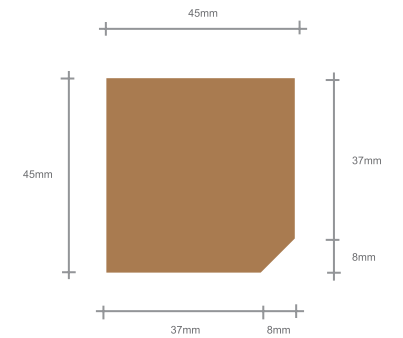

Timber Cladding Profile:

NWS1 FACE FIX

NORclad[®]
TOTAL CLADDING SOLUTIONS

Timber Cladding Profile:
SECRET FIX PROFILES

NORclad[®]
 TOTAL CLADDING SOLUTIONS

NWA1

NWA2

NWA3

NWA4

Timber Cladding Profile:

CORNER PROFILES

NORclad[®]
TOTAL CLADDING SOLUTIONS

www.norclad.co.uk | sales@norclad.co.uk | +44 (0) 1275 549476

Timber Cladding Profile:

SWISS PAINTED PROFILES

NORclad[®]
TOTAL CLADDING SOLUTIONS