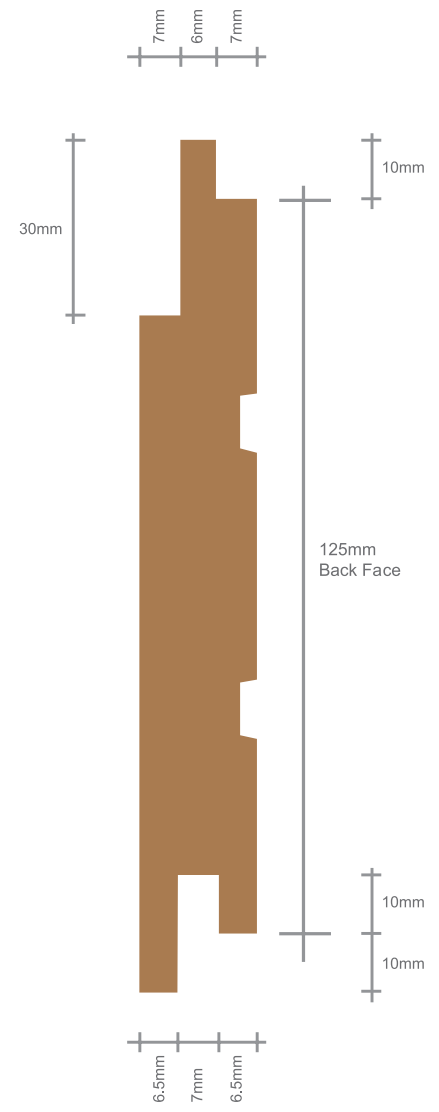

- 1 NWC1
- 2 NWC2
- 3 NWC3
- 4 NWCC1
- 5 NWFE2
- 6 NWS1

NORclad® Secret Fix Profiles

- 7 NWSN1
- 7 NWSN2
- 7 NWSN3

NORclad® Corner Profiles

- 8 NWA1
- 8 NWA2
- 8 NWA3
- 8 NWA4

NORclad® Swiss Painted Profiles

- 9 Profile 56
- 9 Profile 52
- 9 Profile 5945
- 9 Profile 43

FRONT

BACK

Timber Cladding Profile:
NWC1 FACE FIX

NORclad[®]
TOTAL CLADDING SOLUTIONS

FRONT

BACK

Timber Cladding Profile:
NWC2 FACE FIX

NORclad[®]
TOTAL CLADDING SOLUTIONS

FRONT

BACK

Timber Cladding Profile:
NWC3 FACE FIX

NORclad[®]
 TOTAL CLADDING SOLUTIONS

Timber Cladding Profile:

NWCC1 FACE FIX

NORclad[®]
TOTAL CLADDING SOLUTIONS

NWA4

Timber Cladding Profile:

CORNER PROFILES

NORclad[®]
TOTAL CLADDING SOLUTIONS

www.norclad.co.uk | sales@norclad.co.uk | +44 (0) 1275 549476

Timber Cladding Profile:

SWISS PAINTED PROFILES

NORclad[®]
TOTAL CLADDING SOLUTIONS