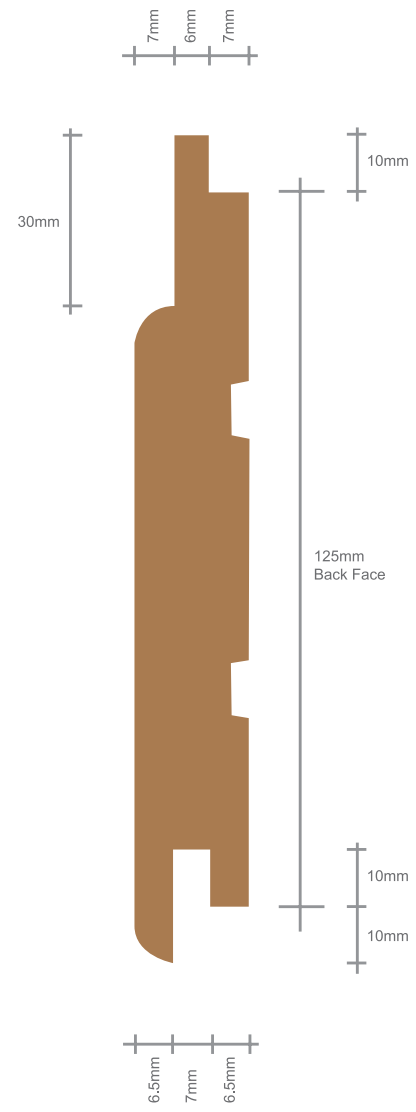

- 1 NWC1
- 2 NWC2
- 3 NWC3
- 4 NWCC1
- 5 NWFE2
- 6 NWS1

NORclad® Secret Fix Profiles

- 7 NWSN1
- 7 NWSN2
- 7 NWSN3

NORclad® Corner Profiles

- 8 NWA1
- 8 NWA2
- 8 NWA3
- 8 NWA4

NORclad® Swiss Painted Profiles

- 9 Profile 56
- 9 Profile 52
- 9 Profile 5945
- 9 Profile 43

FRONT

BACK

Timber Cladding Profile:
NWC1 FACE FIX

NORclad[®]
TOTAL CLADDING SOLUTIONS

FRONT

BACK

Timber Cladding Profile:
NWC2 FACE FIX

NORclad[®]
TOTAL CLADDING SOLUTIONS

FRONT

BACK

Timber Cladding Profile:
NWC3 FACE FIX

NORclad[®]
 TOTAL CLADDING SOLUTIONS

Timber Cladding Profile:

NWCC1 FACE FIX

NORclad[®]
TOTAL CLADDING SOLUTIONS

NWA4

Timber Cladding Profile:

CORNER PROFILES

NORclad[®]
TOTAL CLADDING SOLUTIONS

www.norclad.co.uk | sales@norclad.co.uk | +44 (0) 1275 549476

Timber Cladding Profile:

SWISS PAINTED PROFILES

NORclad[®]
TOTAL CLADDING SOLUTIONS