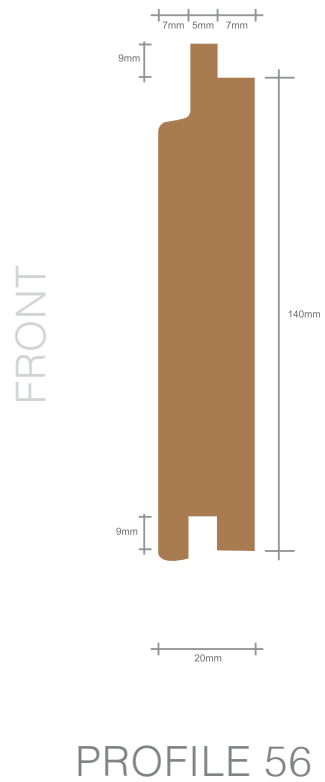

Timber Cladding Profile:

NWS1 FACE FIX

NORclad[®]
TOTAL CLADDING SOLUTIONS

Timber Cladding Profile:
SECRET FIX PROFILES

NORclad[®]
 TOTAL CLADDING SOLUTIONS

NWA1

NWA2

NWA3

NWA4

Timber Cladding Profile:

CORNER PROFILES

NORclad[®]
TOTAL CLADDING SOLUTIONS

www.norclad.co.uk | sales@norclad.co.uk | +44 (0) 1275 549476

Timber Cladding Profile:

SWISS PAINTED PROFILES

NORclad[®]
TOTAL CLADDING SOLUTIONS