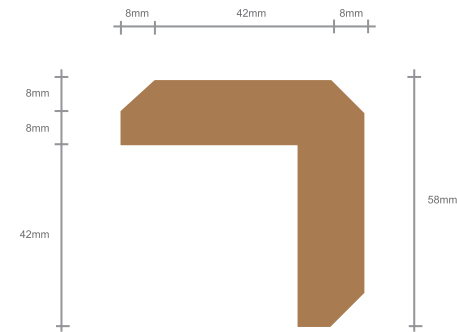

Timber Cladding Profile:

NWS1 FACE FIX

NORclad[®]
TOTAL CLADDING SOLUTIONS

Timber Cladding Profile:
SECRET FIX PROFILES

NORclad[®]
 TOTAL CLADDING SOLUTIONS

NWA1

NWA2

NWA3

NWA4

Timber Cladding Profile:

CORNER PROFILES

NORclad[®]
TOTAL CLADDING SOLUTIONS

www.norclad.co.uk | sales@norclad.co.uk | +44 (0) 1275 549476

Timber Cladding Profile:

SWISS PAINTED PROFILES

NORclad[®]
TOTAL CLADDING SOLUTIONS