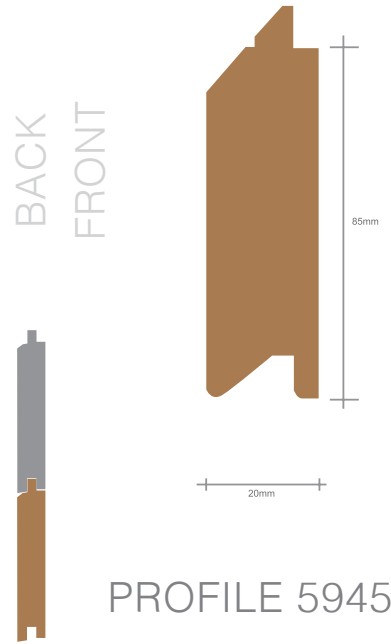

Timber Cladding Profile:

NWS1 FACE FIX

NORclad[®]
TOTAL CLADDING SOLUTIONS

Timber Cladding Profile:
SECRET FIX PROFILES

NORclad[®]
 TOTAL CLADDING SOLUTIONS

NWA1

NWA2

NWA3

NWA4

Timber Cladding Profile:

CORNER PROFILES

NORclad[®]
TOTAL CLADDING SOLUTIONS

www.norclad.co.uk | sales@norclad.co.uk | +44 (0) 1275 549476

Timber Cladding Profile:

SWISS PAINTED PROFILES

NORclad[®]
TOTAL CLADDING SOLUTIONS