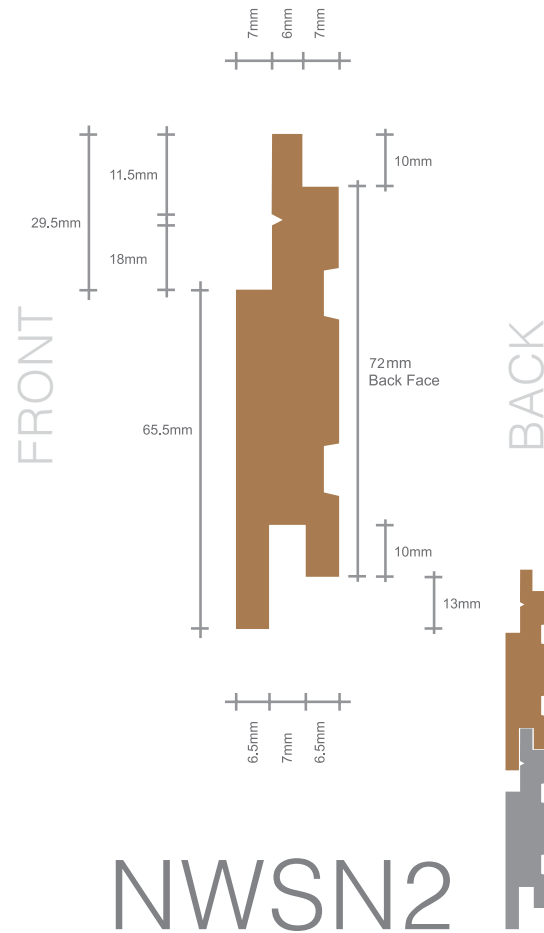

www.norclad.co.uk | sales@norclad.co.uk | +44 (0) 1275 549476

FRONT

BACK

Timber Cladding Profile:

NWFE2 FACE FIX

NORclad[®]
TOTAL CLADDING SOLUTIONS

www.norclad.co.uk | sales@norclad.co.uk | +44 (0) 1275 549476

Timber Cladding Profile:

NWS1 FACE FIX

NORclad[®]
TOTAL CLADDING SOLUTIONS

Timber Cladding Profile:
SECRET FIX PROFILES

NORclad[®]
 TOTAL CLADDING SOLUTIONS

NWA1

NWA2

NWA3