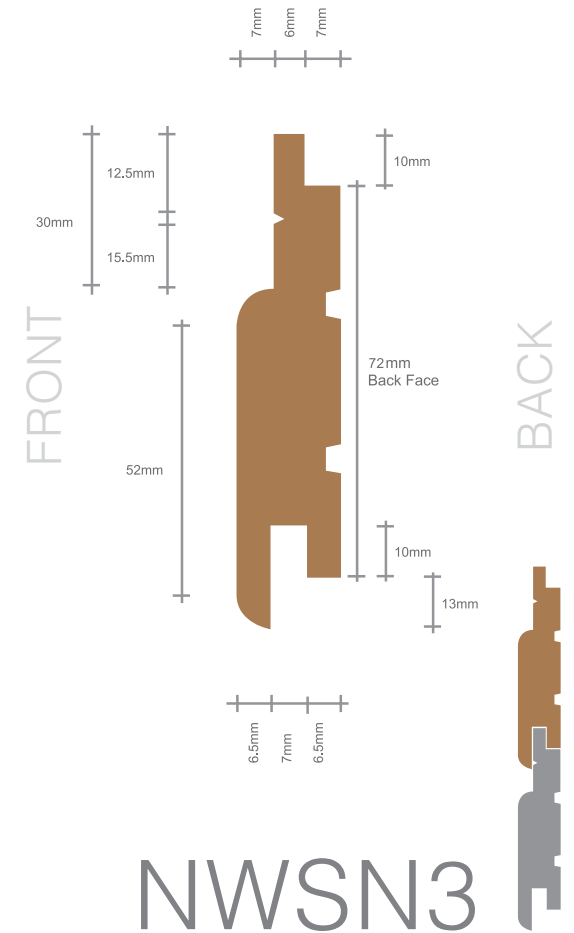

www.norclad.co.uk | sales@norclad.co.uk | +44 (0) 1275 549476

FRONT

BACK

Timber Cladding Profile:

NWFE2 FACE FIX

NORclad[®]
TOTAL CLADDING SOLUTIONS

www.norclad.co.uk | sales@norclad.co.uk | +44 (0) 1275 549476

Timber Cladding Profile:

NWS1 FACE FIX

NORclad[®]
TOTAL CLADDING SOLUTIONS

Timber Cladding Profile:
SECRET FIX PROFILES

NORclad[®]
 TOTAL CLADDING SOLUTIONS

NWA1

NWA2

NWA3